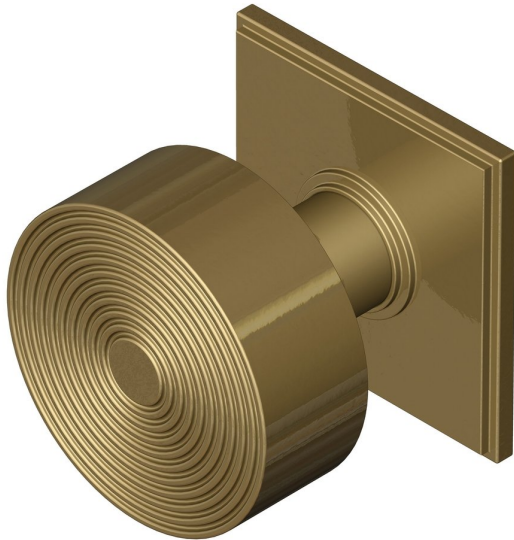

Contemporary concentric knob on square rose

Product image

Dimensions drawing (DIM)

Reference

TK007 TR19 ABR

Finish

Trad antique brass

Material

Brass

Backplate

TR19

Description

Solid brass knob
 Available in 3 different sizes
 Concealed fixing
 Supplied with fixings for timber
 Other backplate options and sizes available