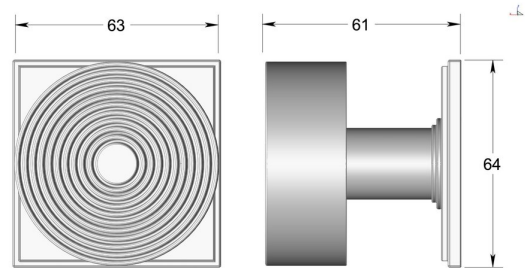

Contemporary concentric knob on square rose

Product image

Dimensions drawing (DIM)

Reference

TK007 TR19 ABR

Finish

Trad antique brass

Material

Brass

Backplate

TR19

Description

Solid brass knob
 Available in 3 different sizes
 Concealed fixing
 Supplied with fixings for timber
 Other backplate options and sizes available