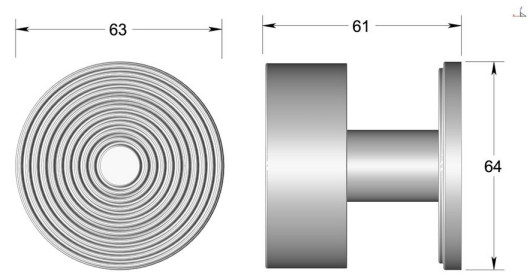

## Contemporary concentric knob on round rose

Product image

Dimensions drawing (DIM)

**Reference**

TK007 TR06 SCU

**Finish**

Trad satin copper

**Material**

Brass

**Backplate**

TR06

**Description**

Solid brass knob  
 Available in 3 different sizes  
 Concealed fixing  
 Supplied with fixings for timber  
 Other backplate options and sizes available