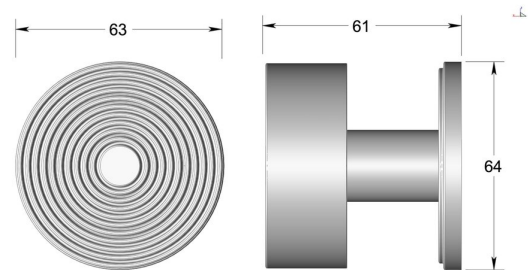

## Contemporary concentric knob on round rose

Product image

Dimensions drawing (DIM)

**Reference**

TK007 TR06 ABR

**Finish**

Trad antique brass

**Material**

Brass

**Backplate**

TR06

**Description**

Solid brass knob  
 Available in 3 different sizes  
 Concealed fixing  
 Supplied with fixings for timber  
 Other backplate options and sizes available