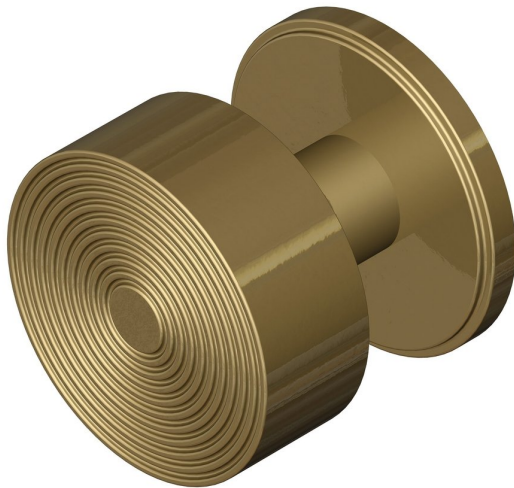

## Contemporary concentric knob on round rose

Product image

Dimensions drawing (DIM)

**Reference**

TK007 TR06 ABR

**Finish**

Trad antique brass

**Material**

Brass

**Backplate**

TR06

**Description**

Solid brass knob  
 Available in 3 different sizes  
 Concealed fixing  
 Supplied with fixings for timber  
 Other backplate options and sizes available