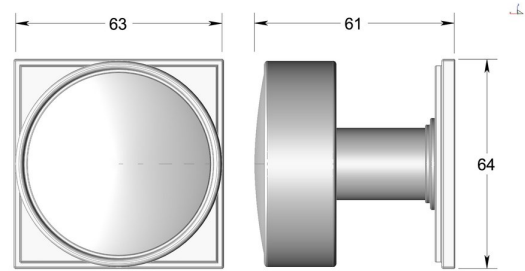

Contemporary knob on square rose

Product image

Dimensions drawing (DIM)

Reference

TK006 TR19 SBKNI

Finish

Trad Black Nickel

Material

Brass

Backplate

TR19

Description

Solid brass knob
 Available in 3 different sizes
 Concealed fixing
 Supplied with fixings for timber
 Other backplate options and sizes available