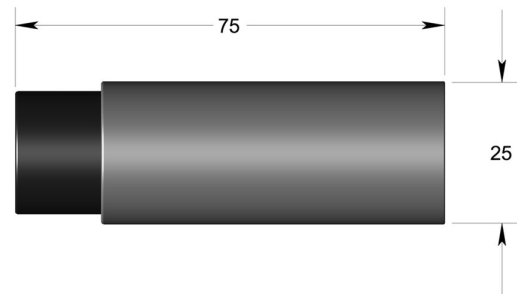

Skirting door stop

Product image

Dimensions drawing (DIM)

Reference

FDS011 PPVDBZ

Material

Stainless steel 316

Finish

Incasa polished PVD bronze

Description

Skirting or wall mounted

Black rubber buffer

Concealed fixing