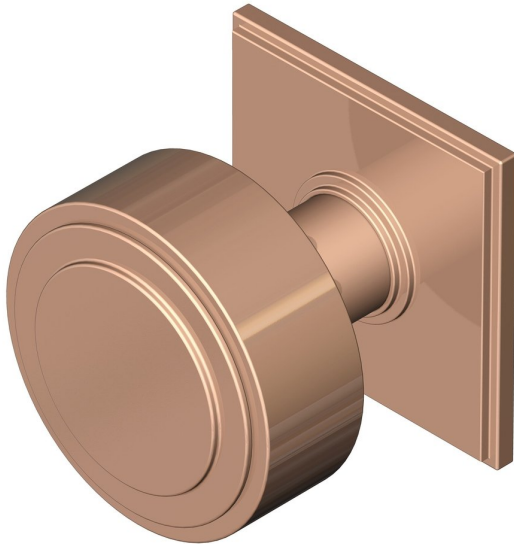

Contemporary stepped knob on square rose

Product image

Dimensions drawing (DIM)

Reference

TK005 TR19 PRG

Finish

Trad polished rose gold

Material

Brass

Backplate

TR19

Description

Solid brass knob
 Available in 3 different sizes
 Concealed fixing
 Supplied with fixings for timber
 Other backplate options and sizes available