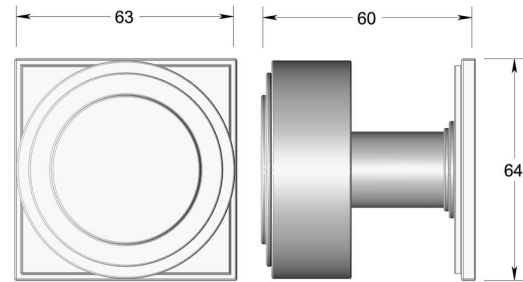

Contemporary stepped knob on square rose

Product image

Dimensions drawing (DIM)

Reference

TK005 TR19 PRG

Finish

Trad polished rose gold

Material

Brass

Backplate

TR19

Description

Solid brass knob
 Available in 3 different sizes
 Concealed fixing
 Supplied with fixings for timber
 Other backplate options and sizes available