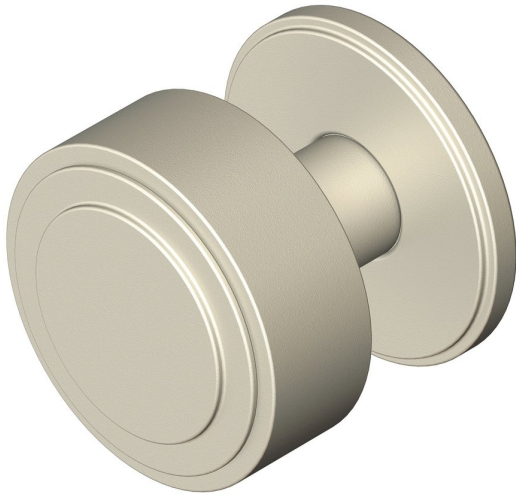

Contemporary stepped knob on round rose

Product image

Dimensions drawing (DIM)

Reference

TK005 TR06 SNI

Finish

Trad satin nickel

Material

Brass

Backplate

TR06

Description

Solid brass knob
 Available in 3 different sizes
 Concealed fixing
 Supplied with fixings for timber
 Other backplate options and sizes available