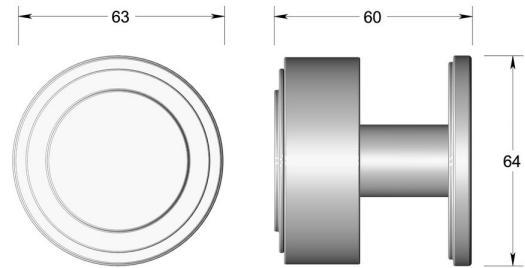

Contemporary stepped knob on round rose

Product image

Dimensions drawing (DIM)

Reference

TK005 TR06 SNI

Finish

Trad satin nickel

Material

Brass

Backplate

TR06

Description

Solid brass knob
 Available in 3 different sizes
 Concealed fixing
 Supplied with fixings for timber
 Other backplate options and sizes available