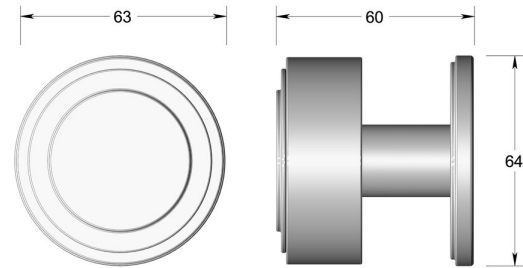

Contemporary stepped knob on round rose

Product image

Dimensions drawing (DIM)

Reference

TK005 TR06 SC

Finish

Trad satin chrome

Material

Brass

Backplate

TR06

Description

Solid brass knob
 Available in 3 different sizes
 Concealed fixing
 Supplied with fixings for timber
 Other backplate options and sizes available