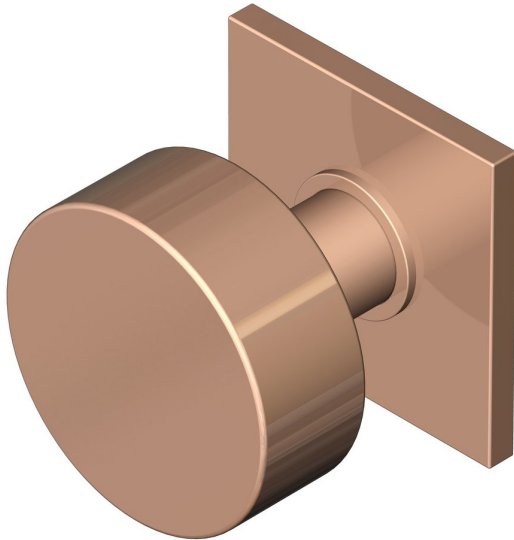

Contemporary knob on square rose

Product image

Dimensions drawing (DIM)

Reference

TK004 TR18 PRG

Finish

Trad polished rose gold

Material

Brass

Backplate

TR18

Description

Solid brass knob
 Available in 3 different sizes
 Concealed fixing
 Supplied with fixings for timber
 Other backplate options and sizes available