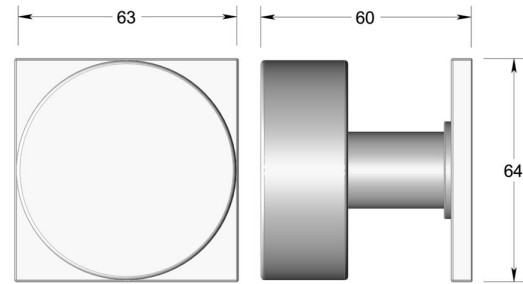

Contemporary knob on square rose

Product image

Dimensions drawing (DIM)

Reference

TK004 TR18 PRG

Finish

Trad polished rose gold

Material

Brass

Backplate

TR18

Description

Solid brass knob
 Available in 3 different sizes
 Concealed fixing
 Supplied with fixings for timber
 Other backplate options and sizes available