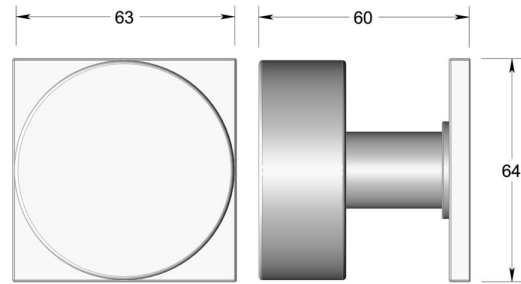

Contemporary knob on square rose

Product image

Dimensions drawing (DIM)

Reference

TK004 TR18 PCU

Finish

Trad polished copper

Material

Brass

Backplate

TR18

Description

Solid brass knob
 Available in 3 different sizes
 Concealed fixing
 Supplied with fixings for timber
 Other backplate options and sizes available