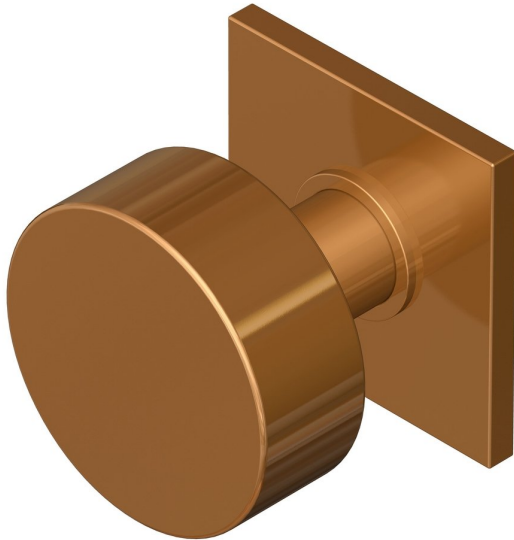

Contemporary knob on square rose

Product image

Dimensions drawing (DIM)

Reference

TK004 TR18 PCU

Finish

Trad polished copper

Material

Brass

Backplate

TR18

Description

Solid brass knob
 Available in 3 different sizes
 Concealed fixing
 Supplied with fixings for timber
 Other backplate options and sizes available