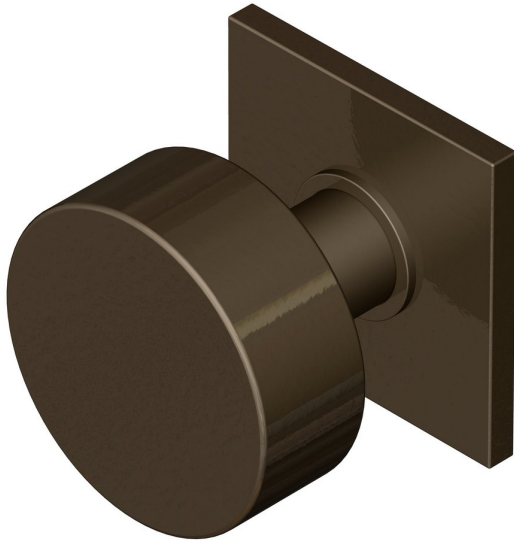

Contemporary knob on square rose

Product image

Dimensions drawing (DIM)

Reference

TK004 TR18 DBZ

Finish

Trad dark bronze

Material

Brass

Backplate

TR18

Description

Solid brass knob
 Available in 3 different sizes
 Concealed fixing
 Supplied with fixings for timber
 Other backplate options and sizes available