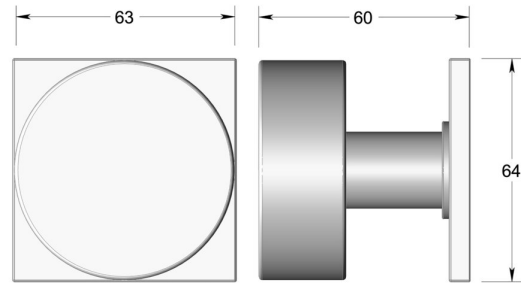

Contemporary knob on square rose

Product image

Dimensions drawing (DIM)

Reference

TK004 TR18 DBZ

Finish

Trad dark bronze

Material

Brass

Backplate

TR18

Description

Solid brass knob
 Available in 3 different sizes
 Concealed fixing
 Supplied with fixings for timber
 Other backplate options and sizes available