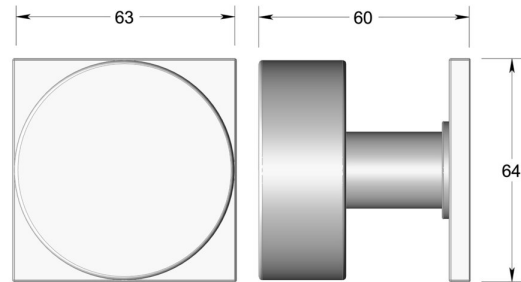

Contemporary knob on square rose

Product image

Dimensions drawing (DIM)

Reference

TK004 TR18 ABR

Finish

Trad antique brass

Material

Brass

Backplate

TR18

Description

Solid brass knob
 Available in 3 different sizes
 Concealed fixing
 Supplied with fixings for timber
 Other backplate options and sizes available