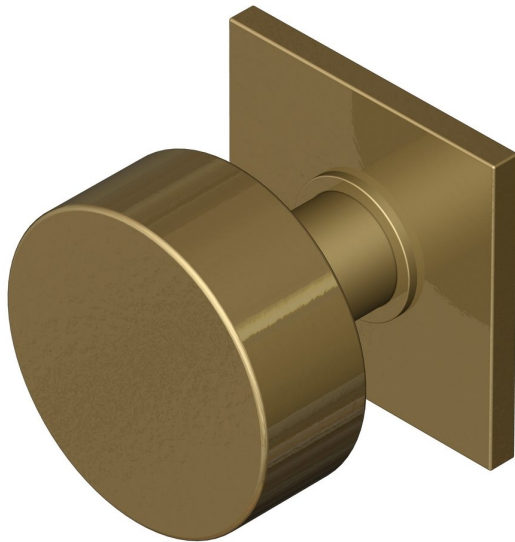

Contemporary knob on square rose

Product image

Dimensions drawing (DIM)

Reference

TK004 TR18 ABR

Finish

Trad antique brass

Material

Brass

Backplate

TR18

Description

Solid brass knob
 Available in 3 different sizes
 Concealed fixing
 Supplied with fixings for timber
 Other backplate options and sizes available