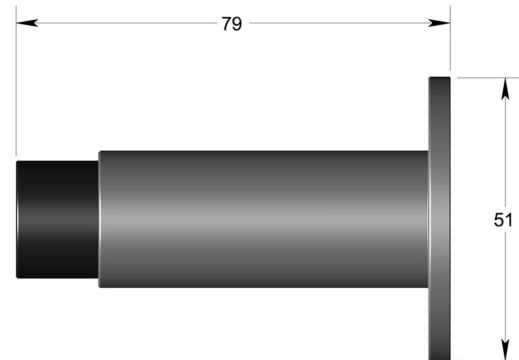

Skirting door stop on rose

Product image

Dimensions drawing (DIM)

Reference

FDS010 STBK

Material

Stainless steel 316

Finish

Diamond Ceramic ULTRA BLACK

Description

Skirting or wall mounted
Concealed fixing
Black rubber buffer