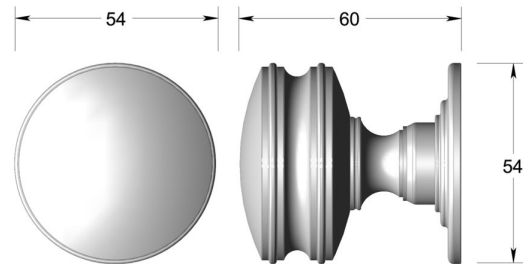

Period knob on round rose

Product image

Dimensions drawing (DIM)

Reference

TK003 TR01 SNI

Finish

Trad satin nickel

Material

Brass

Backplate

TR01

Description

Solid brass knob
 Available in 4 different sizes
 Concealed fixing
 Supplied with fixings for timber
 Other backplate options and sizes available