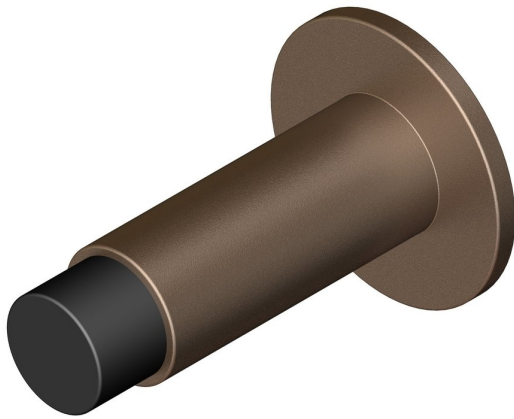

## Skirting door stop on rose

Product image

**Reference**

FDS010 SPVDBZ

**Material**

Stainless steel 316

**Finish**

Incasa satin PVD bronze

**Description**

Skirting or wall mounted  
Concealed fixing  
Black rubber buffer