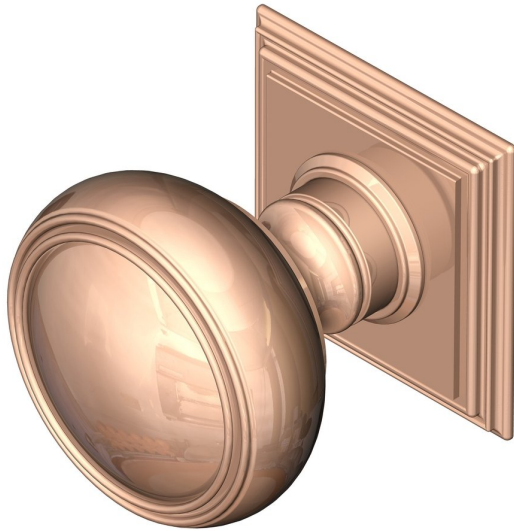

## Period knob on square rose

Product image

Dimensions drawing (DIM)

**Reference**

TK002 TR21 PRG

**Finish**

Trad polished rose gold

**Material**

Brass

**Backplate**

TR21

**Description**

Solid brass knob  
Available in 3 different sizes  
Concealed fixing  
Supplied with fixings for timber  
Other backplate options and sizes available