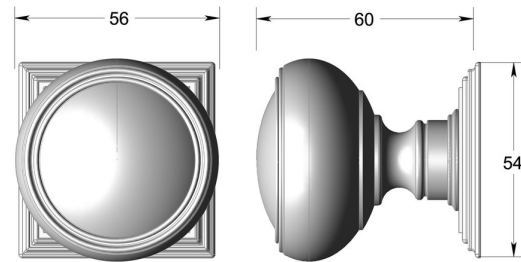

## Period knob on square rose

Product image

Dimensions drawing (DIM)

**Reference**

TK002 TR21 PRG

**Finish**

Trad polished rose gold

**Material**

Brass

**Backplate**

TR21

**Description**

Solid brass knob  
Available in 3 different sizes  
Concealed fixing  
Supplied with fixings for timber  
Other backplate options and sizes available