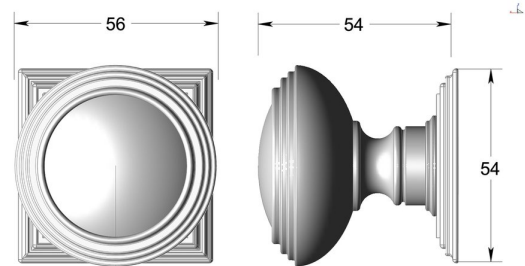

Period knob on square rose

Product image

Dimensions drawing (DIM)

**Reference**

TK001 TR21 PCU

**Finish**

Trad polished copper

**Material**

Brass

**Backplate**

TR21

**Description**

Solid brass knob  
 Available in 3 different sizes  
 Concealed fixing  
 Supplied with fixings for timber  
 Other backplate options and sizes available