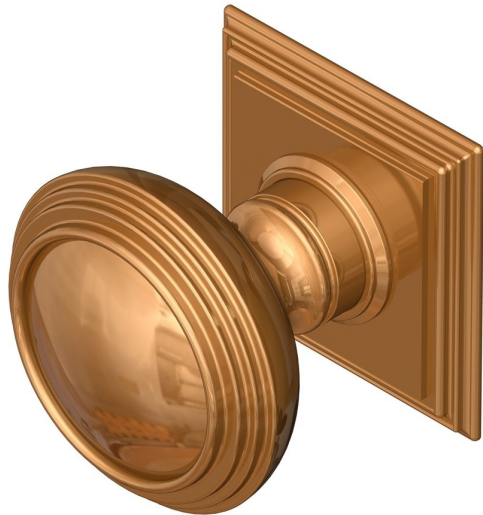

Period knob on square rose

Product image

Dimensions drawing (DIM)

**Reference**

TK001 TR21 PCU

**Finish**

Trad polished copper

**Material**

Brass

**Backplate**

TR21

**Description**

Solid brass knob  
 Available in 3 different sizes  
 Concealed fixing  
 Supplied with fixings for timber  
 Other backplate options and sizes available