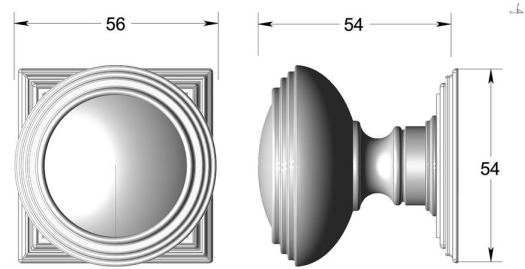

## Period knob on square rose

Product image

Dimensions drawing (DIM)

**Reference**

TK001 TR21 ABR

**Finish**

Trad antique brass

**Material**

Brass

**Backplate**

TR21

**Description**

Solid brass knob  
 Available in 3 different sizes  
 Concealed fixing  
 Supplied with fixings for timber  
 Other backplate options and sizes available