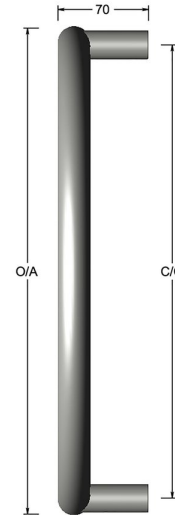

Semi circular pull handle

Product image

Dimensions drawing (DIM)

Reference

FP051 25 350 PPVDCU

Finish

Incasa polished PVD copper

Material

Stainless steel 316

Diameter

25mm

Description

Thick walled tubular pull handle
 Fixings available for most door construction