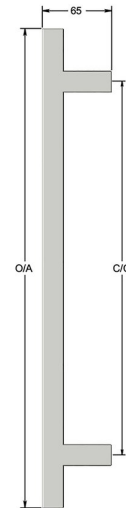

## Square section T-bar pull handle

Product image

Dimensions drawing (DIM)

**Reference**

FP026 20 STBK

**Material**

Stainless steel 316

**Finish**

Diamond Ceramic ULTRA BLACK

**Section size**

20mm

**Description**

Solid pull handle  
 Available any length up to 2400mm  
 May require additional supports depending on length  
 Fixings available for most door construction