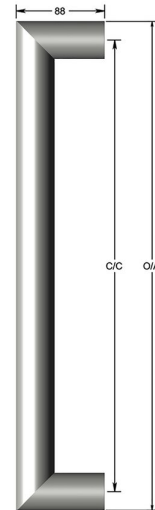

Straight Mitred pull handle

Product image

Dimensions drawing (DIM)

Reference

FP008 38 STBK

Material

Stainless steel 316

Finish

Diamond Ceramic ULTRA BLACK

Diameter

38mm

Description

Thick walled tubular pull handle
 Available any length up to 2400mm
 May require additional supports depending on length
 Fixings available for most door construction