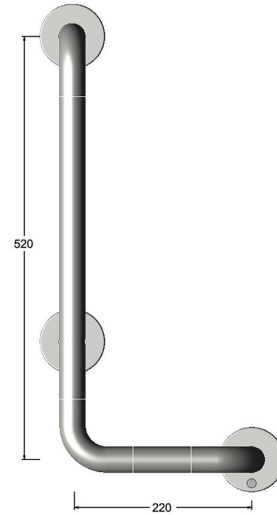

## L shapes grab rail

Product image

Dimensions drawing (DIM)

**Reference**

FGR231 220 PA6AN

**Material**

Aluminium

**Finish**

PA6 Anthracite

**Length**

220mm

**Description**

Heavy duty L shaped grab rail  
 Concealed fixings  
 150kg weight capacity  
 Conforms to EN 12182  
 Fixing packs available for most wall constructions