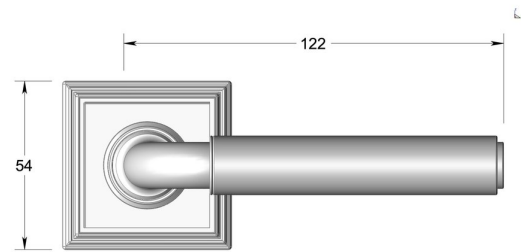

## Stepped lever on square rose

Product image

Dimensions drawing (DIM)

**Reference**

FL206 TR21 PRG

**Material**

Brass

**Finish**

Trad polished rose gold

**Backplate**

TR21

**Description**

- Solid cast handle
- Concealed fixing
- High performance bearing
- Supplied with fixings for timber
- Available with various backplates and roses