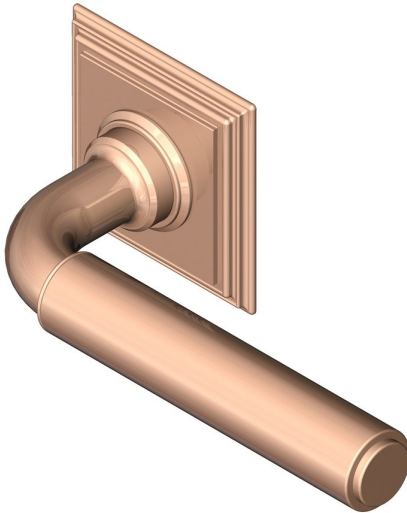

## Stepped lever on square rose

Product image

Dimensions drawing (DIM)

**Reference**

FL206 TR21 PRG

**Material**

Brass

**Finish**

Trad polished rose gold

**Backplate**

TR21

**Description**

- Solid cast handle
- Concealed fixing
- High performance bearing
- Supplied with fixings for timber
- Available with various backplates and roses