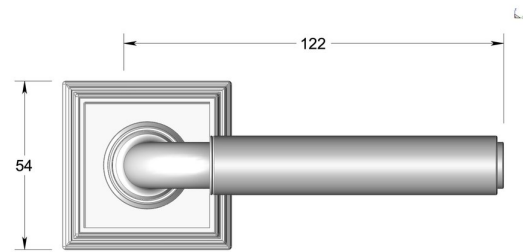

Stepped lever on square rose

Product image

Dimensions drawing (DIM)

Reference

FL206 TR21 PCU

Finish

Trad polished copper

Material

Brass

Backplate

TR21

Description

Solid cast handle
 Concealed fixing
 High performance bearing
 Supplied with fixings for timber
 Available with various backplates and roses