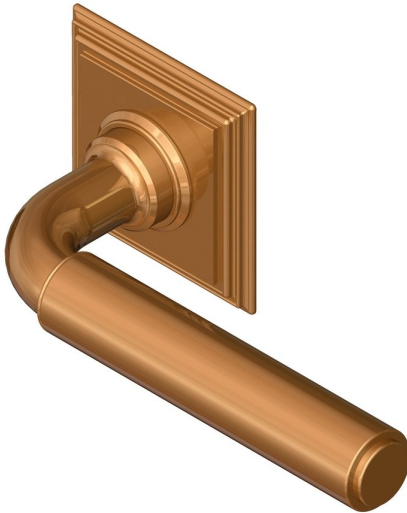

Stepped lever on square rose

Product image

Dimensions drawing (DIM)

Reference

FL206 TR21 PCU

Finish

Trad polished copper

Material

Brass

Backplate

TR21

Description

Solid cast handle
 Concealed fixing
 High performance bearing
 Supplied with fixings for timber
 Available with various backplates and roses