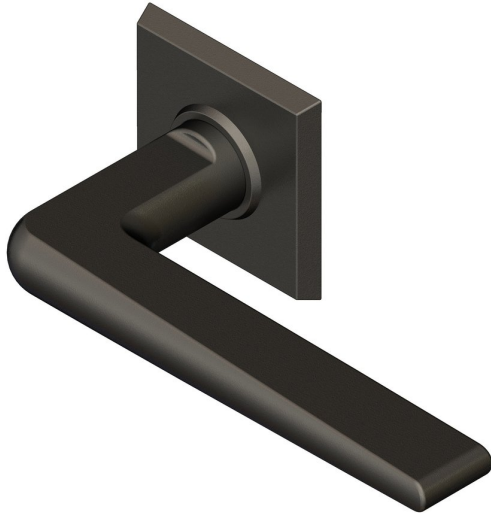

## Traditional Wedge lever on square rose

Product image

Dimensions drawing (DIM)

**Reference**

FL210 TR20 SBKNI

**Material**

Brass

**Finish**

Trad Black Nickel

**Backplate**

TR20

**Description**

Solid cast handle  
 Concealed fixing  
 High performance bearing  
 Supplied with fixings for timber  
 Available with various backplates and roses