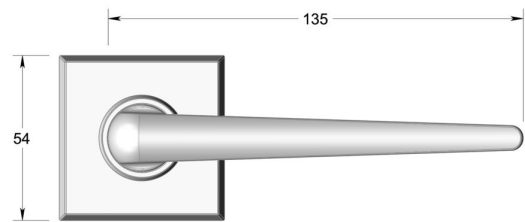

## Traditional Wedge lever on square rose

Product image

Dimensions drawing (DIM)

**Reference**

FL210 TR20 SBKNI

**Material**

Brass

**Finish**

Trad Black Nickel

**Backplate**

TR20

**Description**

Solid cast handle  
 Concealed fixing  
 High performance bearing  
 Supplied with fixings for timber  
 Available with various backplates and roses