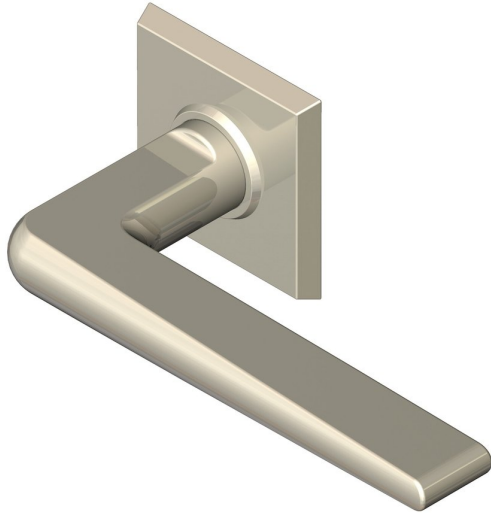

Traditional Wedge lever on square rose

Product image

Dimensions drawing (DIM)

Reference

FL210 TR20 PNI

Material

Brass

Finish

Trad polished nickel

Backplate

TR20

Description

Solid cast handle
 Concealed fixing
 High performance bearing
 Supplied with fixings for timber
 Available with various backplates and roses