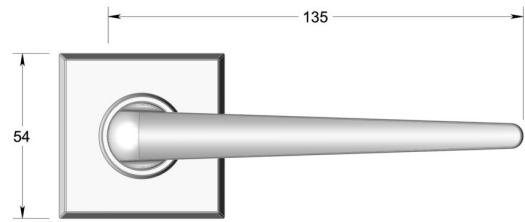

Traditional Wedge lever on square rose

Product image

Dimensions drawing (DIM)

Reference

FL210 TR20 PNI

Material

Brass

Finish

Trad polished nickel

Backplate

TR20

Description

Solid cast handle
 Concealed fixing
 High performance bearing
 Supplied with fixings for timber
 Available with various backplates and roses