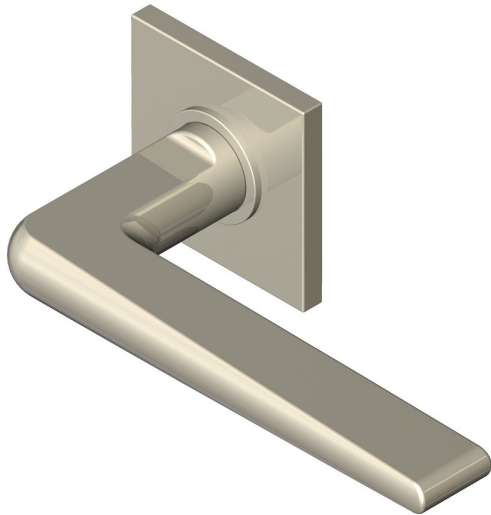

Traditional Wedge lever on square rose

Product image

Dimensions drawing (DIM)

Reference

FL210 TR18 PNI

Material

Brass

Finish

Trad polished nickel

Backplate

TR18

Description

Solid cast handle
 Concealed fixing
 High performance bearing
 Supplied with fixings for timber
 Available with various backplates and roses