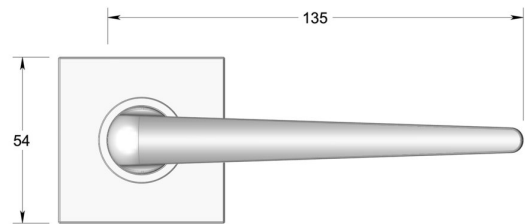

Traditional Wedge lever on square rose

Product image

Dimensions drawing (DIM)

Reference

FL210 TR18 PNI

Material

Brass

Finish

Trad polished nickel

Backplate

TR18

Description

Solid cast handle
 Concealed fixing
 High performance bearing
 Supplied with fixings for timber
 Available with various backplates and roses