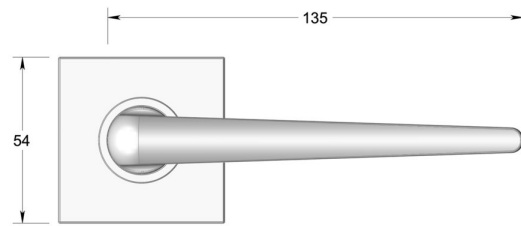

Traditional Wedge lever on square rose

Product image

Dimensions drawing (DIM)

Reference

FL210 TR18 EBZ

Material

Brass

Finish

Trad ebony bronze

Backplate

TR18

Description

Solid cast handle
 Concealed fixing
 High performance bearing
 Supplied with fixings for timber
 Available with various backplates and roses