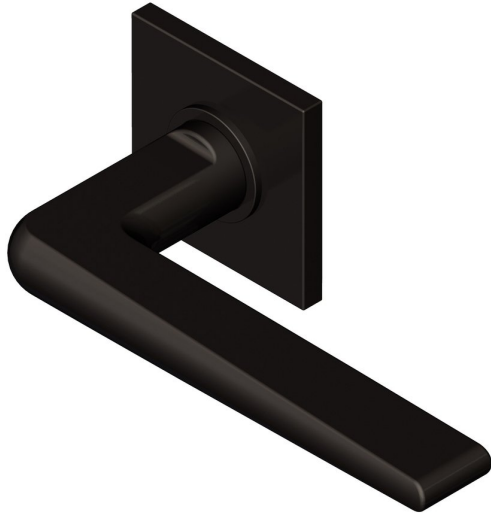

Traditional Wedge lever on square rose

Product image

Dimensions drawing (DIM)

Reference

FL210 TR18 EBZ

Material

Brass

Finish

Trad ebony bronze

Backplate

TR18

Description

Solid cast handle
 Concealed fixing
 High performance bearing
 Supplied with fixings for timber
 Available with various backplates and roses