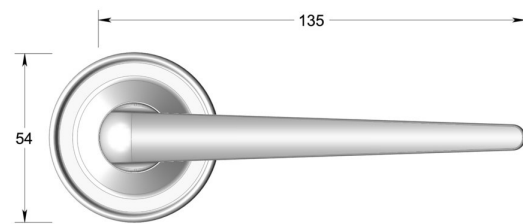

Traditional Wedge lever on round rose

Product image

Dimensions drawing (DIM)

Reference

FL210 TR03 PB

Finish

Trad polished brass

Material

Brass

Backplate

TR03

Description

Solid cast handle
 Concealed fixing
 High performance bearing
 Supplied with fixings for timber
 Available with various backplates and roses