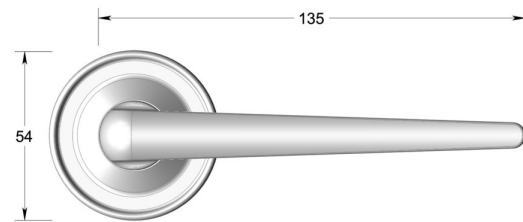

Traditional Wedge lever on round rose

Product image

Dimensions drawing (DIM)

Reference

FL210 TR03 IBZ

Material

Brass

Finish

Trad imperial bronze

Backplate

TR03

Description

Solid cast handle
 Concealed fixing
 High performance bearing
 Supplied with fixings for timber
 Available with various backplates and roses