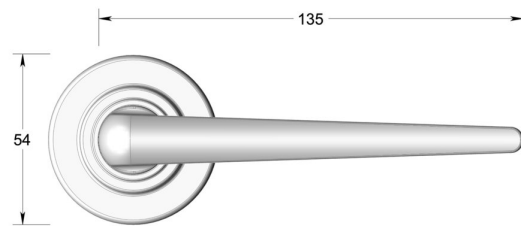

Traditional Wedge lever on round rose

Product image

Dimensions drawing (DIM)

Reference

FL210 TR01 SBKNI

Finish

Trad Black Nickel

Material

Brass

Backplate

TR01

Description

Solid cast handle
 Concealed fixing
 High performance bearing
 Supplied with fixings for timber
 Available with various backplates and roses