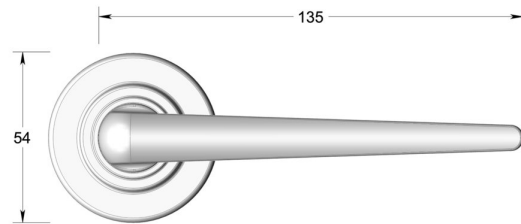

Traditional Wedge lever on round rose

Product image

Dimensions drawing (DIM)

Reference

FL210 TR01 PRG

Material

Brass

Finish

Trad polished rose gold

Backplate

TR01

Description

Solid cast handle
 Concealed fixing
 High performance bearing
 Supplied with fixings for timber
 Available with various backplates and roses