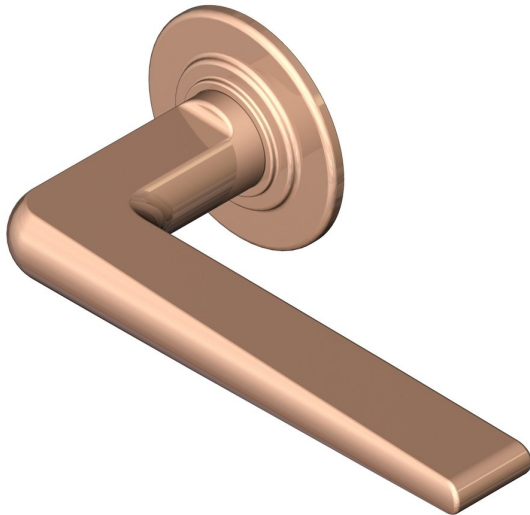

Traditional Wedge lever on round rose

Product image

Dimensions drawing (DIM)

Reference

FL210 TR01 PRG

Material

Brass

Finish

Trad polished rose gold

Backplate

TR01

Description

Solid cast handle
 Concealed fixing
 High performance bearing
 Supplied with fixings for timber
 Available with various backplates and roses