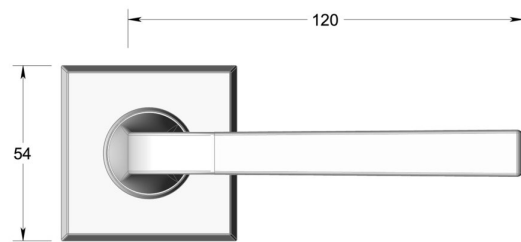

## Tapered square lever on square rose

Product image

Dimensions drawing (DIM)

**Reference**

FL208 TR20 SBKNI

**Material**

Brass

**Finish**

Trad Black Nickel

**Backplate**

TR20

**Description**

Solid cast handle  
 Concealed fixing  
 High performance bearing  
 Supplied with fixings for timber  
 Available with various backplates and roses