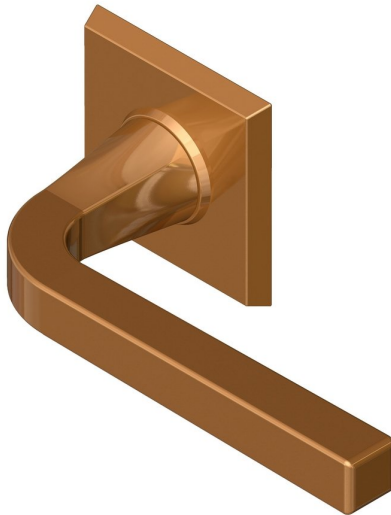

## Tapered square lever on square rose

Product image

Dimensions drawing (DIM)

**Reference**

FL208 TR20 PCU

**Material**

Brass

**Finish**

Trad polished copper

**Backplate**

TR20

**Description**

Solid cast handle  
 Concealed fixing  
 High performance bearing  
 Supplied with fixings for timber  
 Available with various backplates and roses