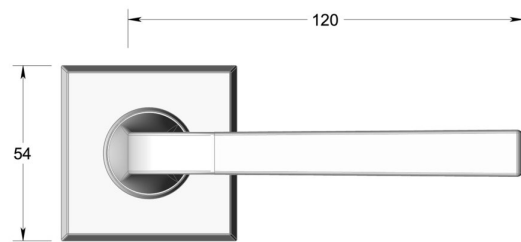

## Tapered square lever on square rose

Product image

Dimensions drawing (DIM)

**Reference**

FL208 TR20 PCU

**Material**

Brass

**Finish**

Trad polished copper

**Backplate**

TR20

**Description**

Solid cast handle  
 Concealed fixing  
 High performance bearing  
 Supplied with fixings for timber  
 Available with various backplates and roses