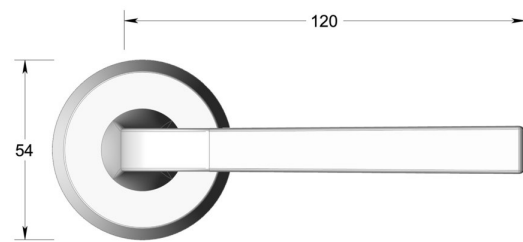

Tapered square lever on round rose

Product image

Dimensions drawing (DIM)

Reference

FL208 TR12 PBKNI

Material

Brass

Finish

Trad polished black nickel

Backplate

TR12

Description

Solid cast handle
 Concealed fixing
 High performance bearing
 Supplied with fixings for timber
 Available with various backplates and roses