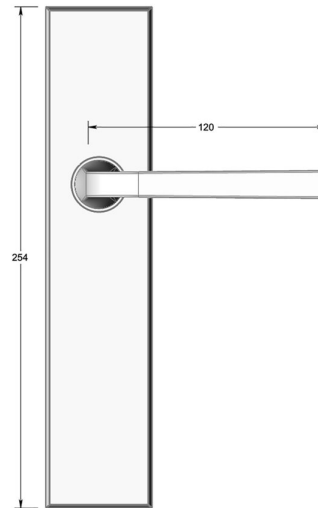

Tapered square lever on long backplate

Product image

Dimensions drawing (DIM)

Reference

FL208 TB02 SB

Material

Brass

Finish

Trad satin brass

Backplate

TB02

Description

- Solid cast handle
- Concealed fixing
- High performance bearing
- Supplied with fixings for timber
- Available with various backplates and roses