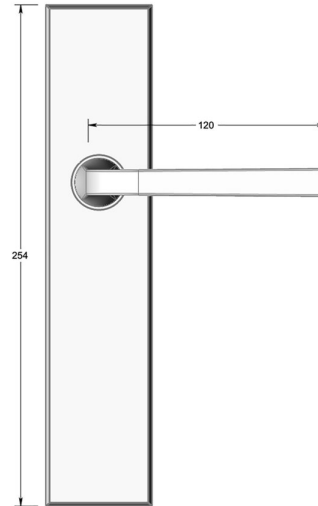

Tapered square lever on long backplate

Product image

Dimensions drawing (DIM)

Reference

FL208 TB02 PC

Material

Brass

Finish

Trad polished chrome

Backplate

TB02

Description

- Solid cast handle
- Concealed fixing
- High performance bearing
- Supplied with fixings for timber
- Available with various backplates and roses