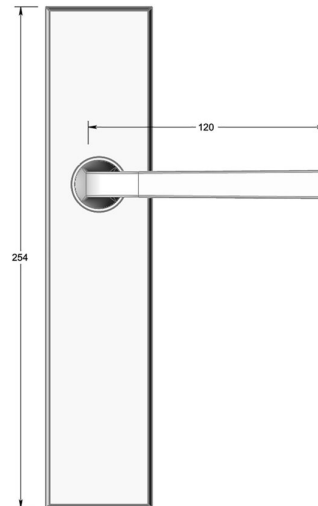

Tapered square lever on long backplate

Product image

Dimensions drawing (DIM)

Reference

FL208 TB02 PBKNI

Material

Brass

Finish

Trad polished black nickel

Backplate

TB02

Description

Solid cast handle
 Concealed fixing
 High performance bearing
 Supplied with fixings for timber
 Available with various backplates and roses