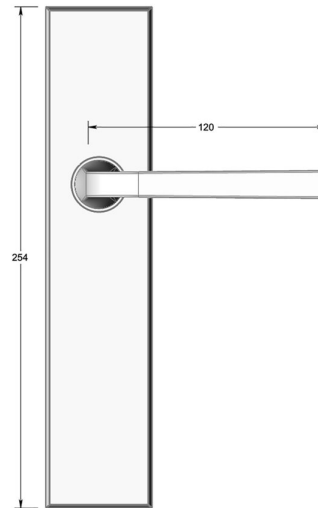

Tapered square lever on long backplate

Product image

Dimensions drawing (DIM)

Reference

FL208 TB02 PB

Material

Brass

Finish

Trad polished brass

Backplate

TB02

Description

- Solid cast handle
- Concealed fixing
- High performance bearing
- Supplied with fixings for timber
- Available with various backplates and roses