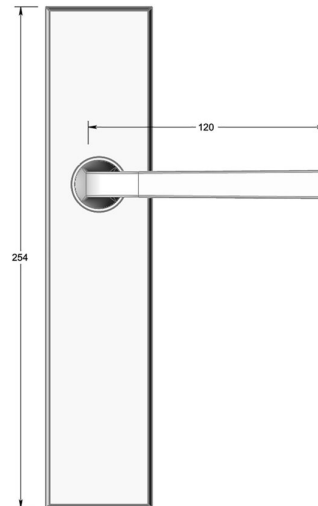

Tapered square lever on long backplate

Product image

Dimensions drawing (DIM)

Reference

FL208 TB02 EBZ

Material

Brass

Finish

Trad ebony bronze

Backplate

TB02

Description

- Solid cast handle
- Concealed fixing
- High performance bearing
- Supplied with fixings for timber
- Available with various backplates and roses