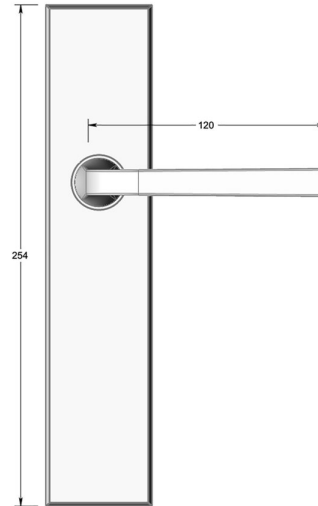

## Tapered square lever on long backplate

Product image

Dimensions drawing (DIM)

**Reference**

FL208 TB02 DBZ

**Material**

Brass

**Finish**

Trad dark bronze

**Backplate**

TB02

**Description**

- Solid cast handle
- Concealed fixing
- High performance bearing
- Supplied with fixings for timber
- Available with various backplates and roses