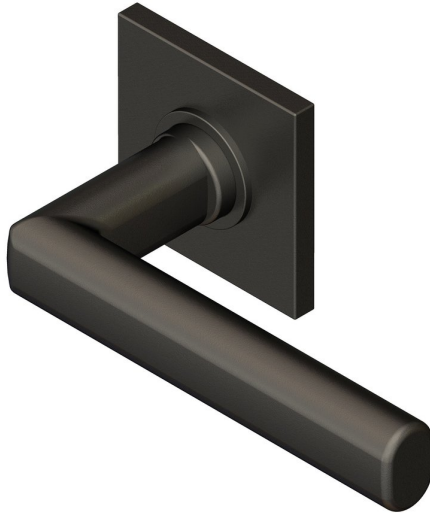

## Traditional Oval lever on square rose

Product image

Dimensions drawing (DIM)

**Reference**

FL207 TR18 SBKNI

**Material**

Brass

**Finish**

Trad Black Nickel

**Backplate**

TR18

**Description**

Solid cast handle  
 Concealed fixing  
 High performance bearing  
 Supplied with fixings for timber  
 Available with various backplates and roses