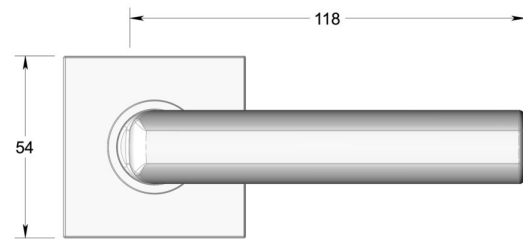

## Traditional Oval lever on square rose

Product image

Dimensions drawing (DIM)

**Reference**

FL207 TR18 SBKNI

**Material**

Brass

**Finish**

Trad Black Nickel

**Backplate**

TR18

**Description**

Solid cast handle  
 Concealed fixing  
 High performance bearing  
 Supplied with fixings for timber  
 Available with various backplates and roses