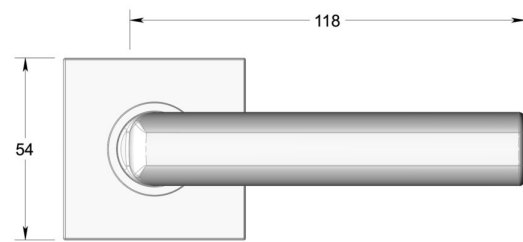

Traditional Oval lever on square rose

Product image

Dimensions drawing (DIM)

Reference

FL207 TR18 DBZ

Finish

Trad dark bronze

Material

Brass

Backplate

TR18

Description

Solid cast handle
 Concealed fixing
 High performance bearing
 Supplied with fixings for timber
 Available with various backplates and roses