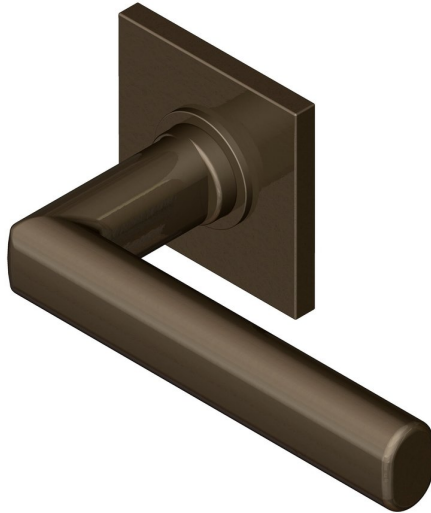

Traditional Oval lever on square rose

Product image

Dimensions drawing (DIM)

Reference

FL207 TR18 DBZ

Finish

Trad dark bronze

Material

Brass

Backplate

TR18

Description

Solid cast handle
 Concealed fixing
 High performance bearing
 Supplied with fixings for timber
 Available with various backplates and roses