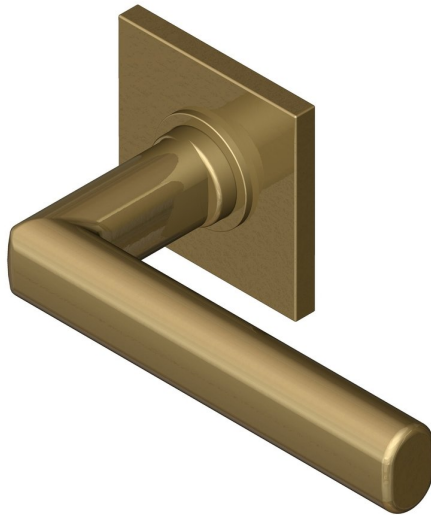

## Traditional Oval lever on square rose

Product image

Dimensions drawing (DIM)

**Reference**

FL207 TR18 ABR

**Finish**

Trad antique brass

**Material**

Brass

**Backplate**

TR18

**Description**

Solid cast handle  
 Concealed fixing  
 High performance bearing  
 Supplied with fixings for timber  
 Available with various backplates and roses