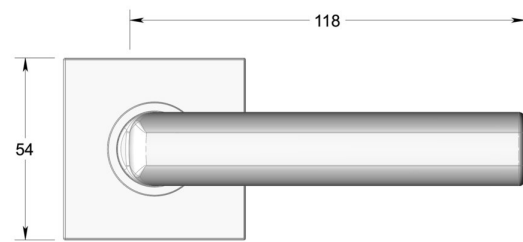

## Traditional Oval lever on square rose

Product image

Dimensions drawing (DIM)

**Reference**

FL207 TR18 ABR

**Finish**

Trad antique brass

**Material**

Brass

**Backplate**

TR18

**Description**

Solid cast handle  
 Concealed fixing  
 High performance bearing  
 Supplied with fixings for timber  
 Available with various backplates and roses