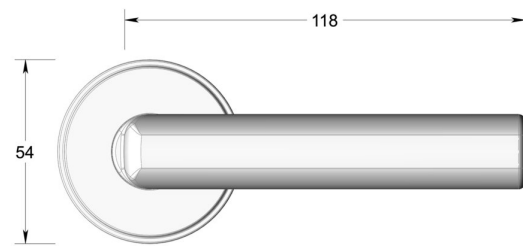

Traditional Oval lever on round rose

Product image

Dimensions drawing (DIM)

Reference

FL207 TR06 EBZ

Material

Brass

Finish

Trad ebony bronze

Backplate

TR06

Description

Solid cast handle
 Concealed fixing
 High performance bearing
 Supplied with fixings for timber
 Available with various backplates and roses