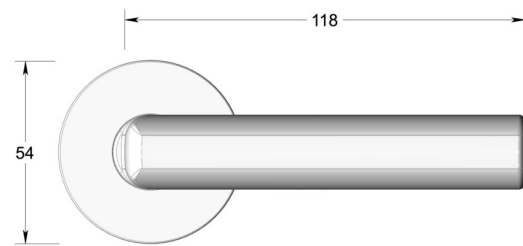

## Traditional Oval lever on round rose

Product image

Dimensions drawing (DIM)

**Reference**

FL207 TR05 SB

**Material**

Brass

**Finish**

Trad satin brass

**Backplate**

TR05

**Description**

Solid cast handle  
 Concealed fixing  
 High performance bearing  
 Supplied with fixings for timber  
 Available with various backplates and roses