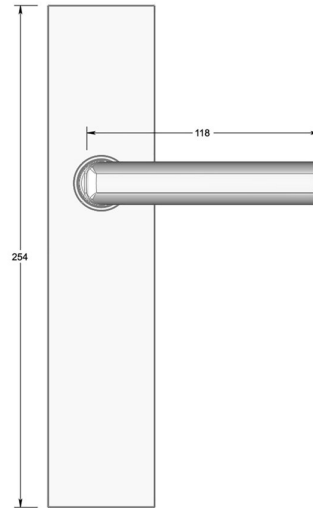

Traditional Oval lever on long backplate

Product image

Dimensions drawing (DIM)

Reference

FL207 TB01 EBZ

Material

Brass

Finish

Trad ebony bronze

Backplate

TB01

Description

Solid cast handle
 Concealed fixing
 High performance bearing
 Supplied with fixings for timber
 Available with various backplates and roses