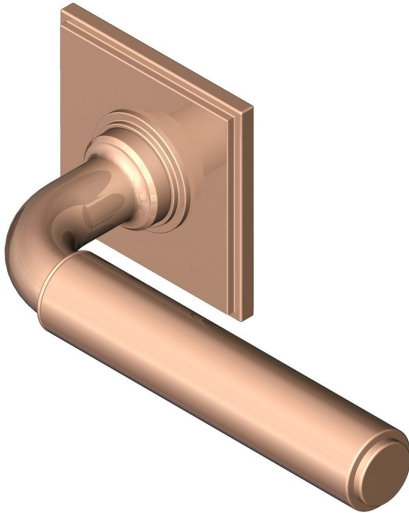

## Stepped lever on square rose

Product image

Dimensions drawing (DIM)

**Reference**

FL206 TR19 PRG

**Finish**

Trad polished rose gold

**Material**

Brass

**Backplate**

TR19

**Description**

- Solid cast handle
- Concealed fixing
- High performance bearing
- Supplied with fixings for timber
- Available with various backplates and roses