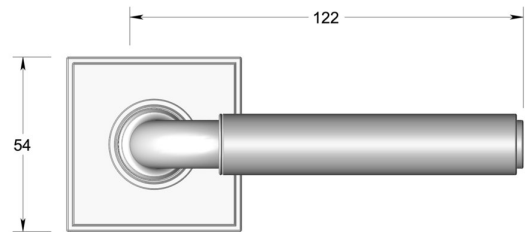

## Stepped lever on square rose

Product image

Dimensions drawing (DIM)

**Reference**

FL206 TR19 PRG

**Finish**

Trad polished rose gold

**Material**

Brass

**Backplate**

TR19

**Description**

- Solid cast handle
- Concealed fixing
- High performance bearing
- Supplied with fixings for timber
- Available with various backplates and roses