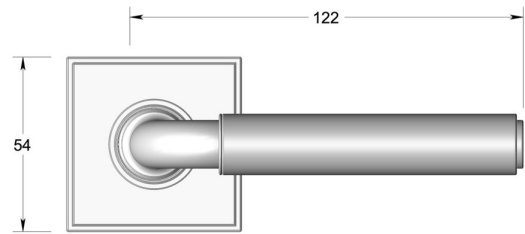

Stepped lever on square rose

Product image

Dimensions drawing (DIM)

Reference

FL206 TR19 IBZ

Material

Brass

Finish

Trad imperial bronze

Backplate

TR19

Description

Solid cast handle
 Concealed fixing
 High performance bearing
 Supplied with fixings for timber
 Available with various backplates and roses