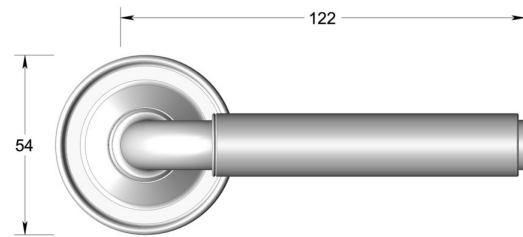

Stepped lever on round rose

Product image

Dimensions drawing (DIM)

Reference

FL206 TR03 PCU

Material

Brass

Finish

Trad polished copper

Backplate

TR03

Description

- Solid cast handle
- Concealed fixing
- High performance bearing
- Supplied with fixings for timber
- Available with various backplates and roses